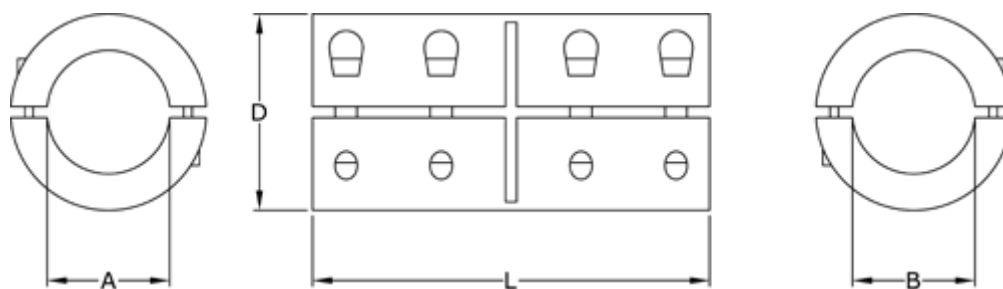

Data Sheet

Article number: 3323046601030

Description: Rigid coupling size 30 bore 30/30 mm
Two piece clamp, steel

Measures

A = 30

B = 30

D = 53

L = 83

Screw = M6x18